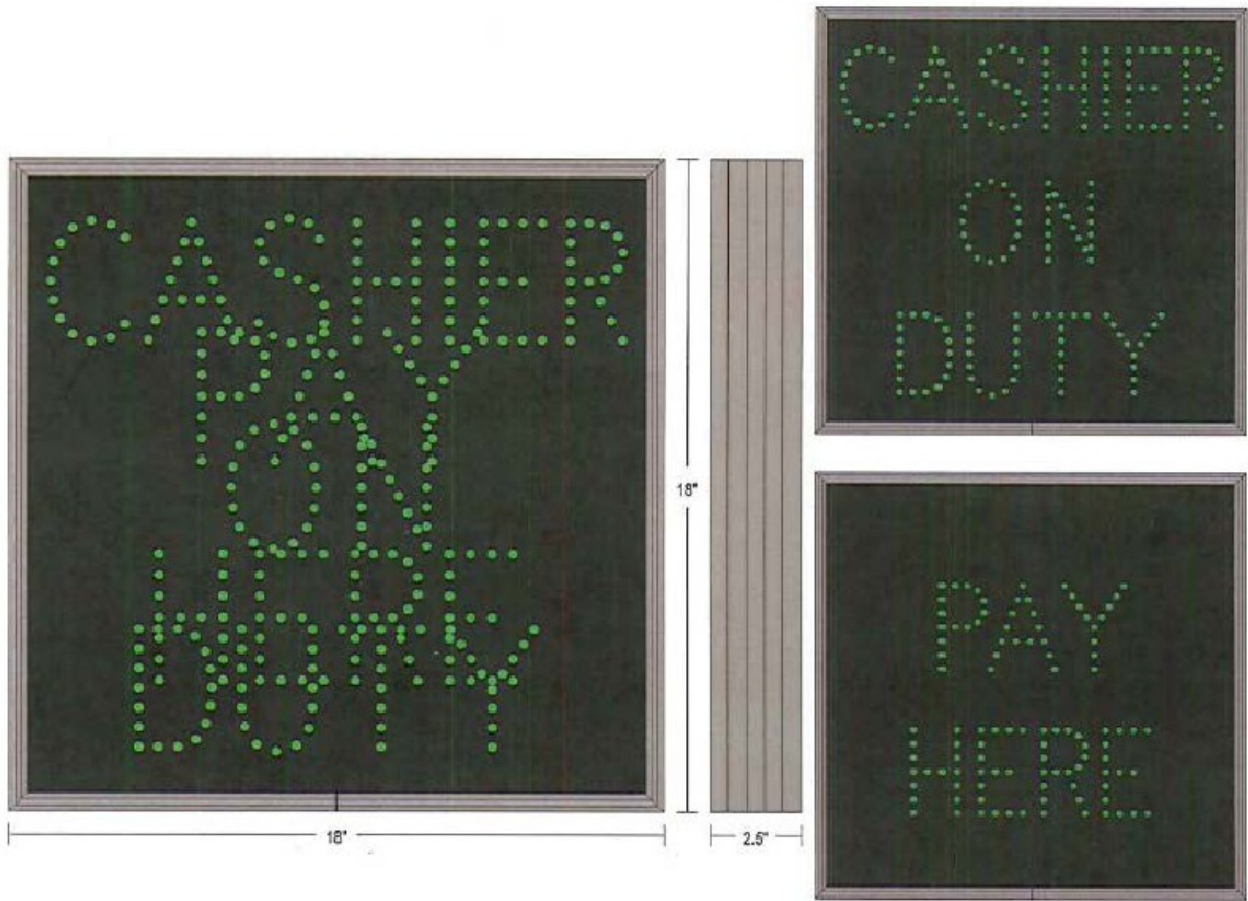

PAY HERE/CASHIER ON DUTY

Faces: Single Faced Sign
Construction: Corrosion resistant housing
Cabinet Dimensions: 18" H x 18" W x 2.5" D
Face Material: Impact Resistant Polycarbonate
LED Viewing Angle: Wide Angle
Illumination Source: Super bright, wide viewing angle LEDs
Messages "blankout" when turned off, eliminating confusion
Electrical: 120 VAC
UL/CUL Listed for wet locations

Message
CASHIER ON DUTY - PAY HERE - Green Wide Angle
Warranty: 1 Year Parts

PRICE: \$1079.00