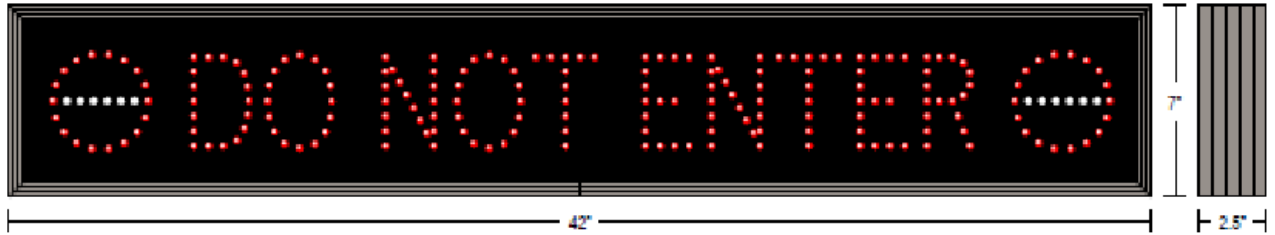

# DO NOT ENTER

Faces:	Single Faced Sign
Construction:	Corrosion resistant housing
<b>Cabinet Dimensions:</b>	7" H x 42" W x 2.5" D
Face Material:	Impact Resistant Polycarbonate
LED Viewing Angle:	Wide Angle
<b>Illumination Source:</b>	Super bright, wide viewing angle LEDs
Messages "blankout" when turned off, eliminating confusion	
<b>Electrical:</b>	120 VAC
	UL/CUL Listed for wet locations

## Message

DO NOT ENTER - Red Wide Angle Oval

Symbol's – Red circle with white dash

**Warranty:** 1 Year Parts

**PRICE: \$676.00**