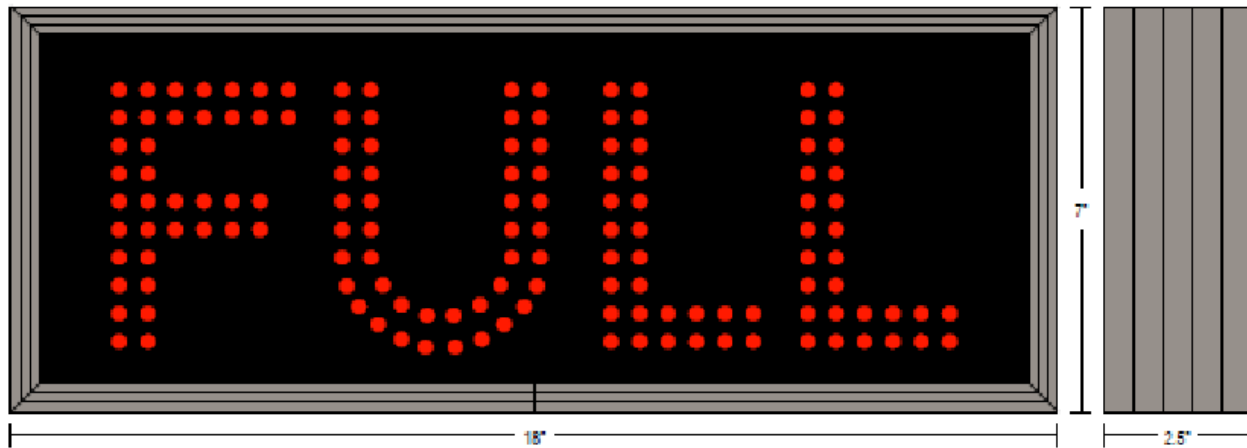

FULL

Faces:	Single Faced Sign
Construction:	Corrosion resistant housing
Cabinet Dimensions:	7" H x 18" W x 2.5" D
Face Material:	Impact Resistant Polycarbonate
LED Viewing Angle:	Wide Angle
Illumination Source:	Super bright, wide viewing angle LEDs
Messages "blankout" when turned off, eliminating confusion	
Electrical:	120 VAC
	UL/CUL Listed for wet locations

Message

FULL - Red Wide Angle Oval

Warranty:

1 Year Parts

PRICE: \$618.00